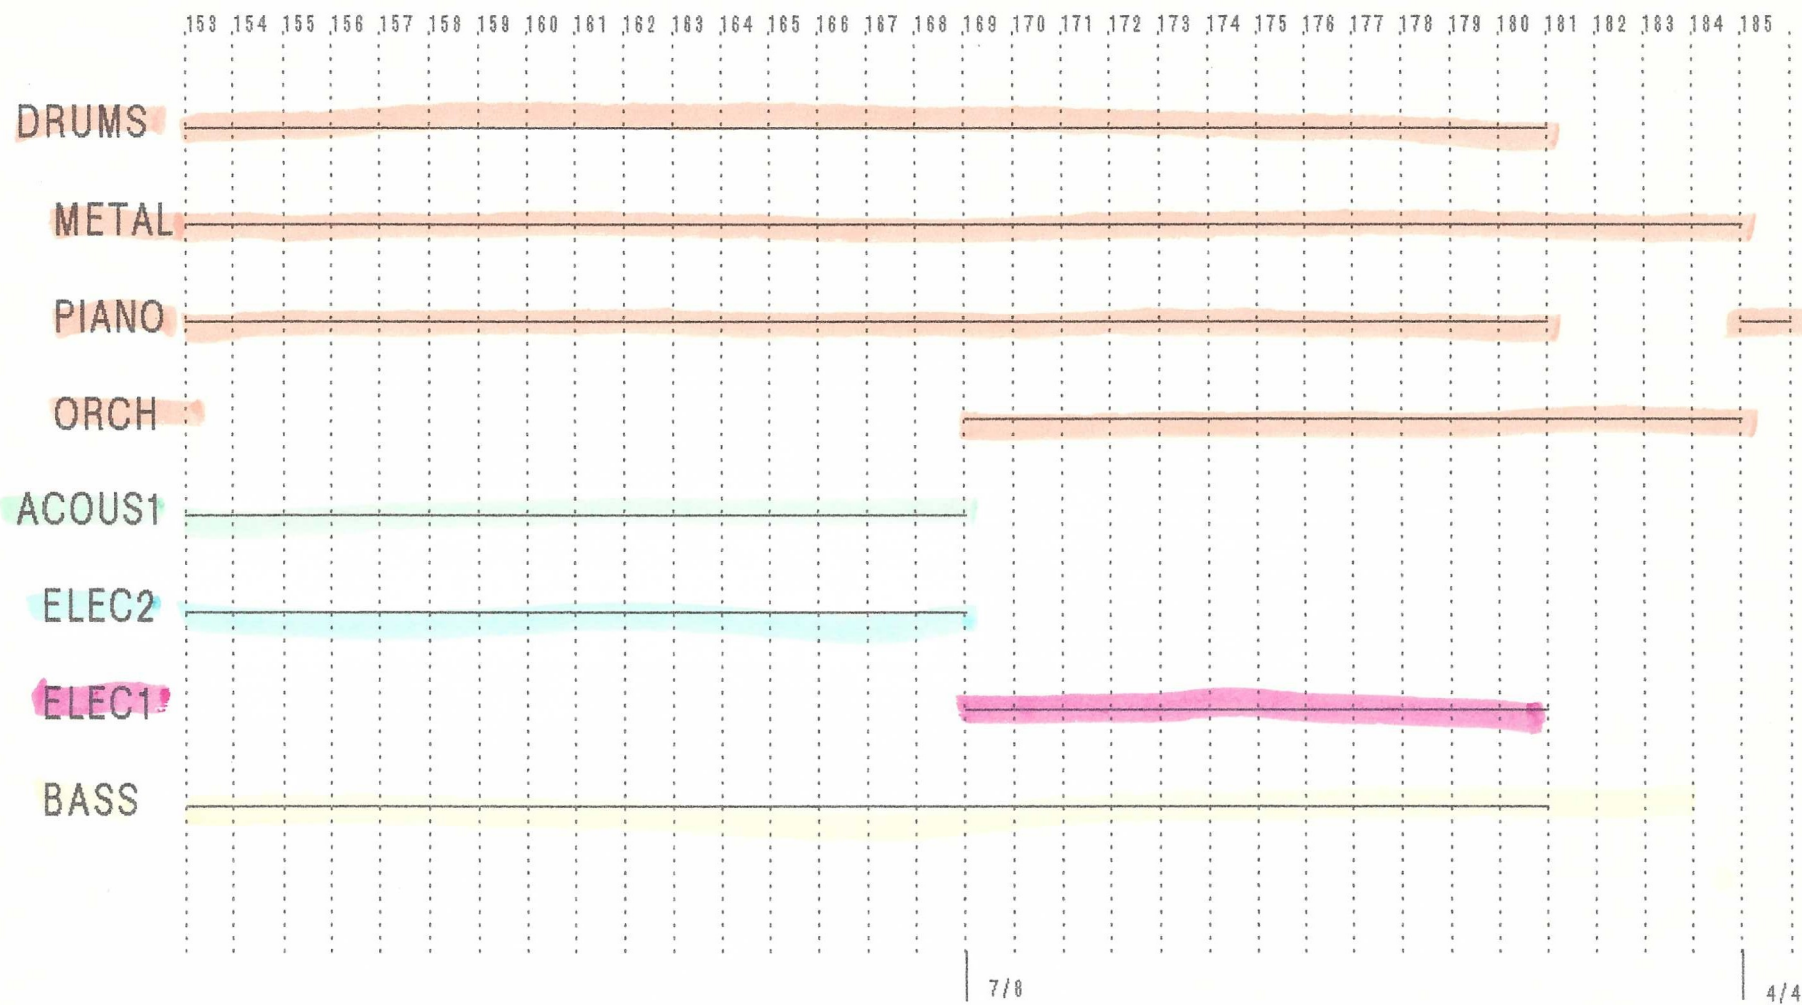

So... Part 1.1

So... Part 1.2

900

So... Part 2.1

So... Part 2.2

12/8

1340

So... Part 2.3

So... Part 3.1

186 187 188 189 190 191 192 193 194 195 196 197 198 199 200 201 202 203 204 205 206 207 208 209 210 211 212 213 214 215 216 217 218 219 220 221

DRUMS

VOCAL

WIND

VOICES

BRASS

CLAV

ACOUS1

ACOUS2

ACOUS3

ELEC

BASS

*7.25
8.5/2
1st Drm
used*

So So So Last Don't Pass

Dm Am Dm E

Solo

✓

R

C

So... Part 3.2

So... Part 3.3

So... Part 4.1

So... Part 4.2